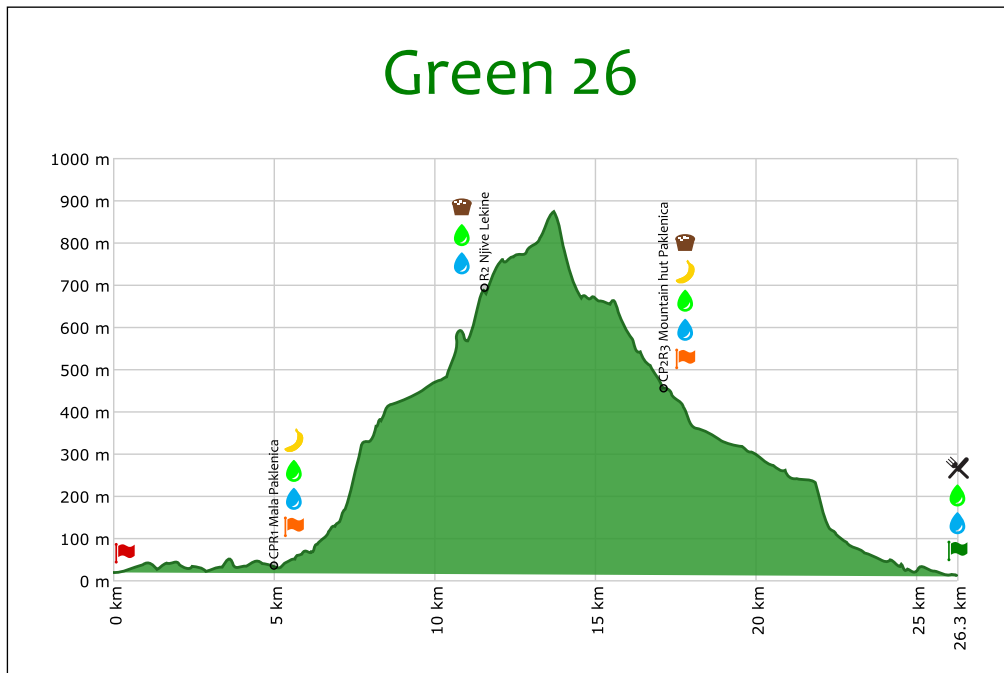

START/FINISH: **Starigrad-Paklenica**
(Iglu Šport shop)

LENGTH: **26 km**

ELEVATION: **1300 m+/-**

DATE: **18 May 2019**

ORGANIZER: **+385 95 8967 116**

EMERGENCY: **112**

- | | | | |
|--|---------------------------|---|-----------|
|  | start |  | water |
|  | checkpoint
refreshment |  | iso drink |
|  | finish |  | fruits |
| | |  | snack |
| | |  | lunch |

Paklenica Trail 2019

Green 26

**MOUNTAIN
TRAVELLER
CROATIA**

Passion for nature