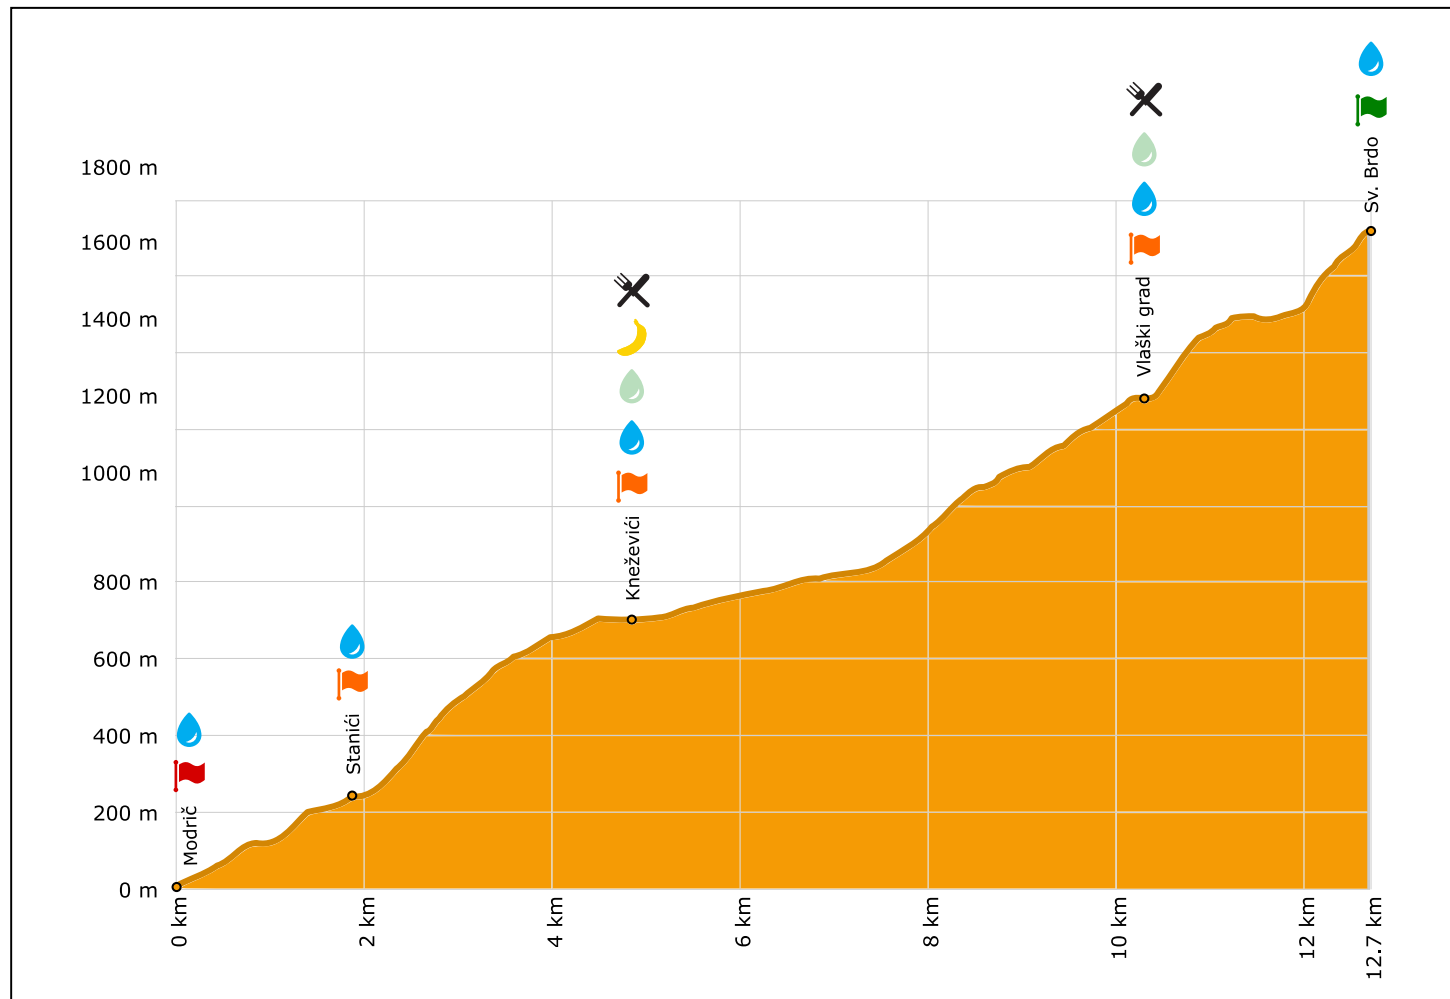

# Absolute Paklenica

Saturday, 01 Sep 2018

-  start
-  checkpoint
-  finish
-  water
-  iso drink
-  fruits
-  snack

**start:** Modrič, 0 m  
**finish:** Sv. Brdo, 1753 m  
**length:** 12,7km  
**total ascent:** 1800 m+  
**date:** 01 Sep 2018  
**organizer:** +385 (0)95 8967-116  
**emergency:** 112

**MOUNTAIN  
TRAVELLER  
CROATIA**

*Passion for nature*